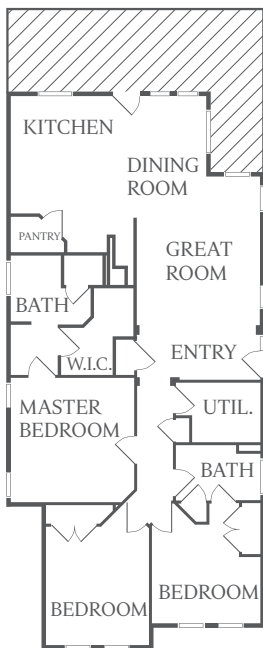

Bella Terrazza Villas

at Sunbrook Communities

SERENA
1663 sq. ft.*

CARINA
1557 sq. ft.*

CARINA
1557 sq. ft.*

SERENA
1663 sq. ft.*

MONTE ROSSA
1270 sq. ft.*

MONTE ROSSA
1270 sq. ft.*