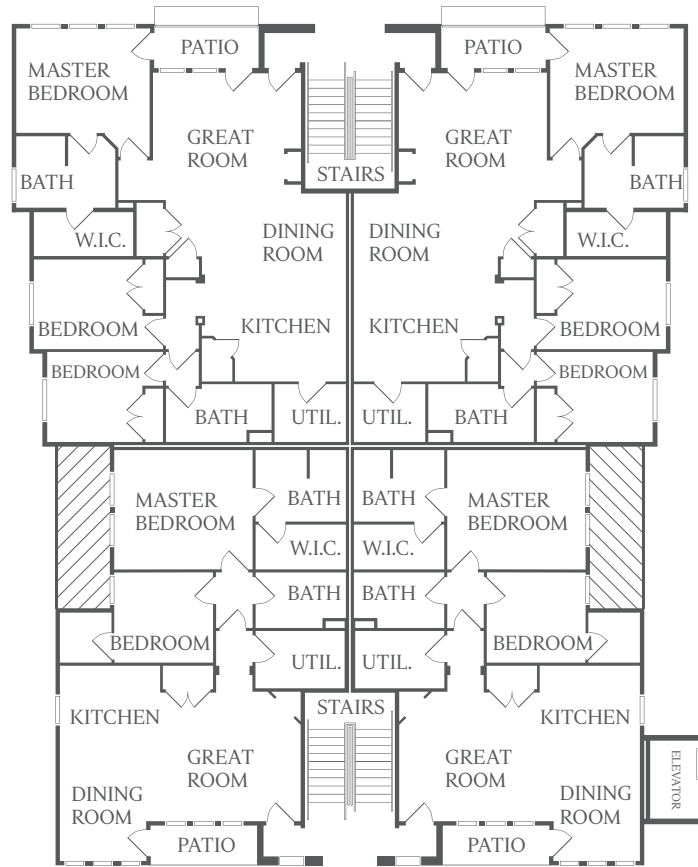

Bella Terrazza Villas

at Sunbrook Communities

SERENA
1663 sq. ft.*

CARINA
1557 sq. ft.*

CARINA
1557 sq. ft.*

SERENA
1663 sq. ft.*

MONTE ROSSA
1270 sq. ft.*

MONTE ROSSA
1270 sq. ft.*