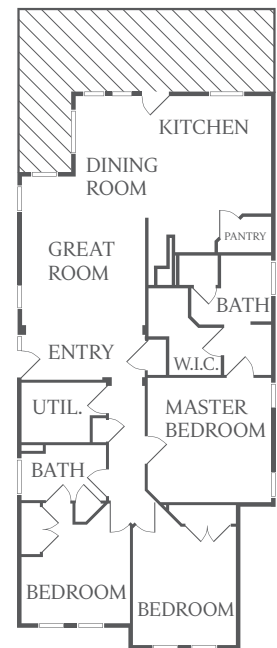

Bella Terrazza Villas

at Sunbrook Communities

SERENA
1663 sq. ft.*

CARINA
1557 sq. ft.*

CARINA
1557 sq. ft.*

SERENA
1663 sq. ft.*

MONTE ROSSA
1270 sq. ft.*

MONTE ROSSA
1270 sq. ft.*